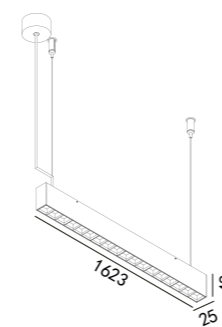

225 132
LED Power 31.5W
Colour Temp 2700/3000K
4000/5000K
Luminous 1971 lm
2130 lm

LIGHT DISTRIBUTION For 3000k