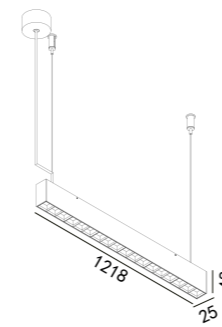

225 131
LED Power 21.5W
Colour Temp 2700/3000K
4000/5000K
Luminous 1314 lm
1420 lm

LIGHT DISTRIBUTION For 3000k